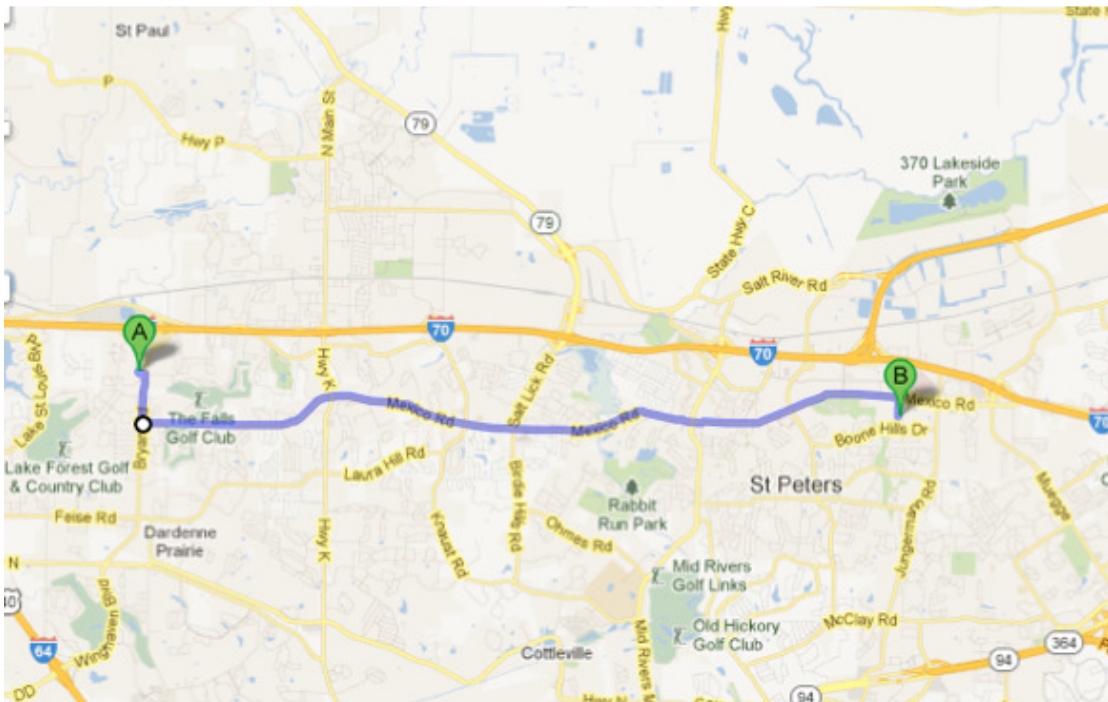

DIRECTIONS TO DANCE CONCERT VENUE FOR DRESS REHEARSAL & CONCERTS

Directions to: FZE High School at 600 1st Executive Ave, St, Peters, MO 63376

9.3 miles - about 19 minutes

A 2140 Bryan Valley Commercial Dr, O'Fallon, MO 63366

1. Head **southeast** on **Bryan Valley Commercial Dr** toward **Bryan Rd**
go 466 ft
total 466 ft
2. Take the 1st right onto **Bryan Rd**
About 1 min
go 0.6 mi
total 0.6 mi
3. Turn left onto **Mexico Rd**
About 16 mins
go 8.5 mi
total 9.1 mi
4. Turn right onto **1st Executive Ave**
go 0.1 mi
total 9.2 mi
5. Turn right
Destination will be on the right
go 0.1 mi
total 9.3 mi